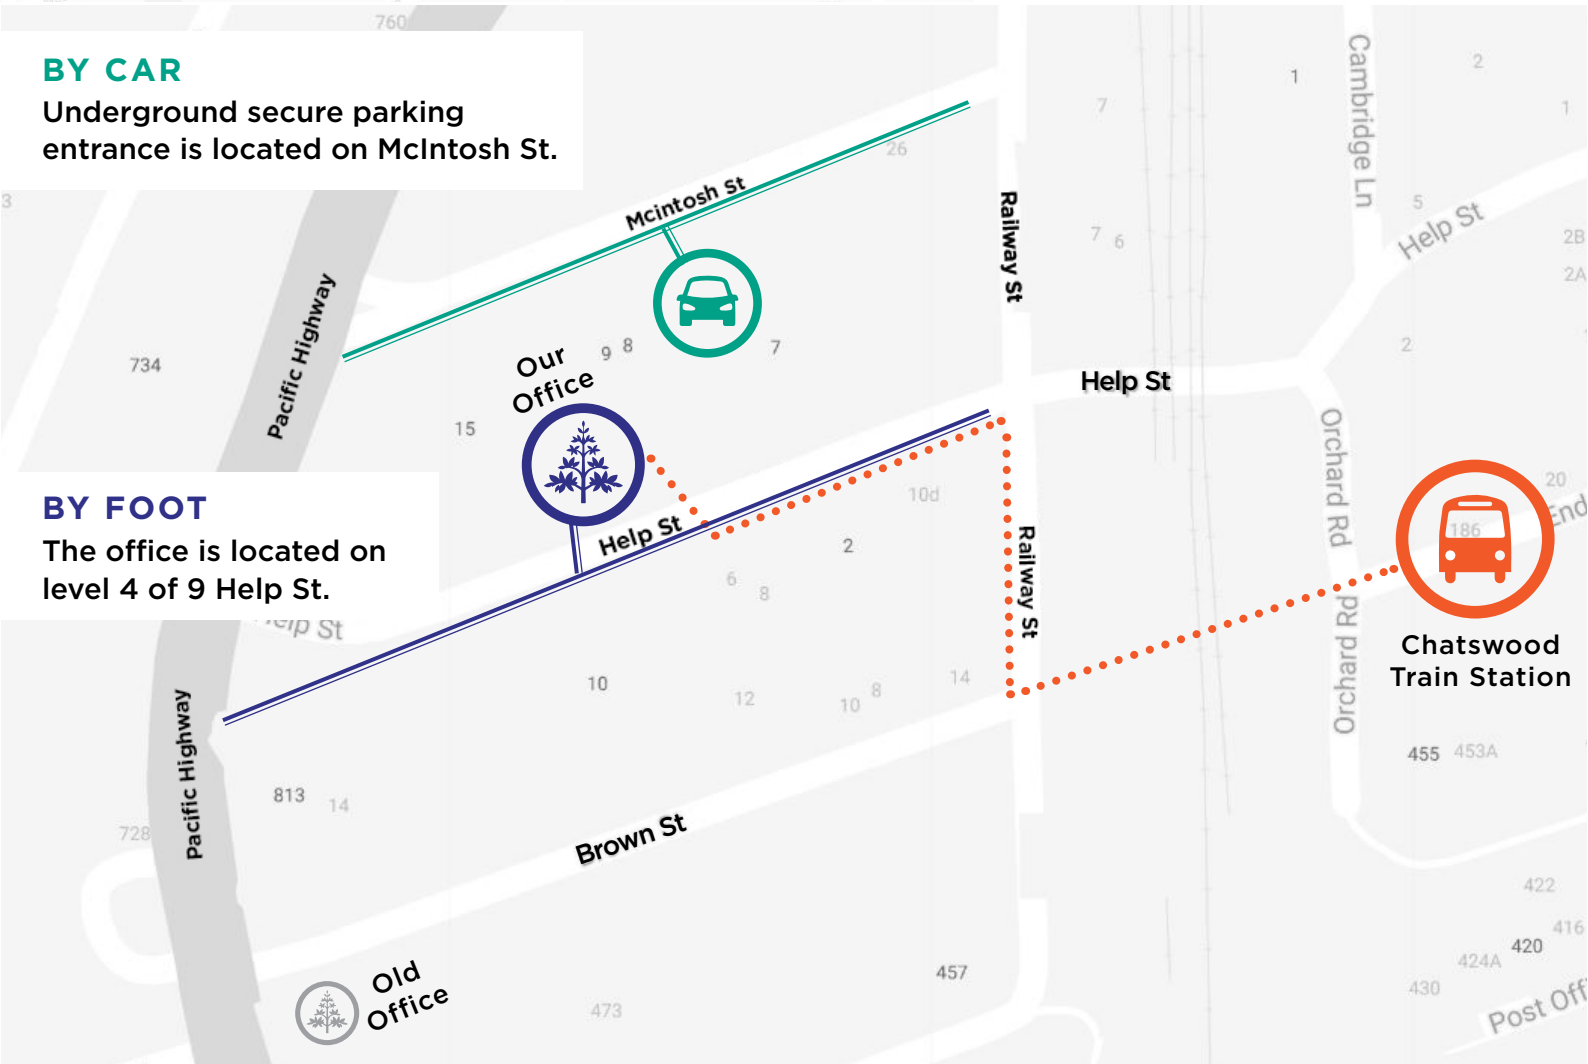

## BY CAR

Underground secure parking entrance is located on McIntosh St.

## BY FOOT

The office is located on level 4 of 9 Help St.

## BY CAR

Our carpark entrance is located on McIntosh St. Please dial “43#” at the carpark entry and we will let you in. Please note that we have two visitor car spaces available (numbers 12 & 13), which are located near the entrance on the left.